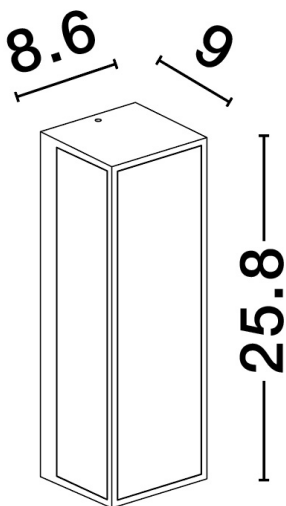

NOVA LUCE

PRODUCT DATASHEET

Version: 001

PRODUCT PHOTOGRAPH

TECHNICAL DRAWING

GENERAL INFORMATION

Product Code	9030633
Collection	Outdoor
Product Category	Wall
Product Family	Astral
Mounting Location	Wall
Application Environment	Outdoor
Specifications	

DIMENSION & WEIGHT

LxWxH (cm)	L: 8,6 W: 9 H: 25,8
Cut out (cm)	N/A
Weight (Kgr)	1.08

MATERIAL & COLOR

Product Color	Sandy Black
Body Material	Aluminium & Glass

APPLICATION & MOUNTING

Ambient Working Temp.	Max 45 oC
Type of Protection	IP65
Dimmable	No
Type of Dimming (Optional)	N/A
Mounting type	Surface
Mounting Depth (cm)	N/A
Led Module Replaceable	No
Light Source	LED

Power (Nominal)	10 W
Input voltage (Nominal)	220-240Vac
Mains Frequency	50/60Hz

PHOTOMETRICAL DATA

Luminous Flux	192 lm
Color Temperature	3000 K
Light Color (Designation)	Warm White

WARRANTY

Warranty	3 Years
----------	----------------