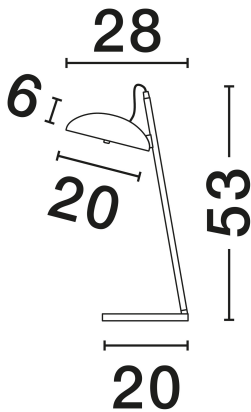

NOVA LUCE

PRODUCT DATASHEET

Version: 001

PRODUCT PHOTOGRAPH

TECHNICAL DRAWING

GENERAL INFORMATION

Product Code	9006102
Collection	Indoor
Product Category	Table
Product Family	Flute
Mounting Location	Table
Application Environment	Indoor
Specifications	N/A

DIMENSION & WEIGHT

LxWxH (cm)	L: 20 W: 28 H: 53
Cut Out (cm)	N/A
Weight (Kgr)	1.1

MATERIAL & COLOR

Product Color	Sandy Black
Body Material	Aluminium

APPLICATION & MOUNTING

Ambient Working Temp.	Max 45°C
Type of Protection	IP20
Dimmable	Yes
Type of Dimming	Triac
Mounting type	Surface
Mounting Depth (cm)	N/A
Led Module Replaceable	No
Light Source	LED

Power (Nominal)	18W
Input voltage (Nominal)	220-240V
Mains Frequency	50/60Hz

PHOTOMETRICAL DATA

Luminous Flux	1105lm
Color Temperature	3000K
Light Color (Designation)	Warm White

WARRANTY

Warranty	3 Years
----------	----------------