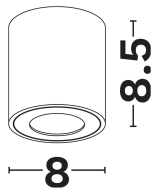

NOVA LUCE

PRODUCT DATASHEET

Version: 001

PRODUCT PHOTOGRAPH

GENERAL INFORMATION

Product Code	9011505
Product Category	Ceiling
Product Family	Cotty
Mounting Location	Ceiling
Application Environment	Indoor

DIMENSION & WEIGHT

LxWxH (cm)	D:8 H:8.5 cm
Cut out (cm)	N/A
Weight (Kgr)	N/A

TECHNICAL DRAWING

MATERIAL & COLOR

Product Color	White
Body Material	Aluminium
Cover Material	N/A

APPLICATION & MOUNTING

Ambient Working Temp.	45 C
Type of Protection	IP44
Protection Class IK	N/A
Dimmable	N/A
Type of Dimming (Optional)	N/A
Mounting type	Surface
Mounting Depth (cm)	Ceiling
Led Module Replaceable	Yes
Light Source	Led Gu10
Adjustable	No

ELECTRICAL DATA

Power (Nominal)	Max10W
Input voltage (Nominal)	220-240Vac
Mains Frequency	50/60Hz
Output voltage	N/A
Output Current	N/A
Power Factor	N/A
Efficiency	N/A
SVM	N/A
Pst	N/A
Class	N/A

PHOTOMETRICAL DATA