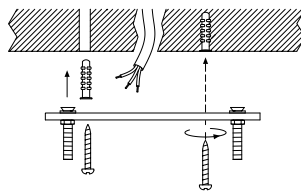

NOVA LUCE

9054443

1

Turn off the general switch

2

Drill holes & apply plastic anchors
With screws

3

Connect the wires

4

Apply the wire

5

Apply the bottom screws

6

Turn on the general switch