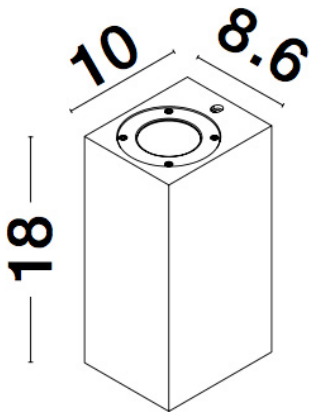

NOVA LUCE

PRODUCT DATASHEET

Version: 001

PRODUCT PHOTOGRAPH

TECHNICAL DRAWING

GENERAL INFORMATION

Product Code	9790551
Collection	Outdoor
Product Category	Wall
Product Family	FUENTO
Mounting Location	Wall
Application Environment	Outdoor

DIMENSION & WEIGHT

LxWxH (cm)	L: 8,6 W: 10 H: 18
Cut out (cm)	N/A
Weight (Kgr)	2.3

MATERIAL & COLOR

Product Color	White
Body Material	Sandstone & Acrylic

APPLICATION & MOUNTING

Ambient Working Temp.	(-15°C) ~ (+60°C)
Type of Protection	IP65
Dimmable	No
Type of Dimming (Optional)	N/A
Mounting type	Surface
Mounting Depth (cm)	N/A
Led Module Replaceable	Yes
Light Source	GU10