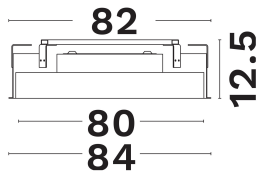

NOVA LUCE

PRODUCT DATASHEET

Version: 001

PRODUCT PHOTOGRAPH

GENERAL INFORMATION

Product Code	9058116
Product Category	Downlights-Commercial
Product Family	Perfect Profiles
Mounting Location	Ceiling
Application Environment	Indoor

DIMENSION & WEIGHT

LxWxH (cm)	D: 80 H: 12.5 cm
Cut out (cm)	83
Weight (Kgr)	N/A

TECHNICAL DRAWING

MATERIAL & COLOR

Product Color	Black
Body Material	Aluminium
Cover Material	N/A

APPLICATION & MOUNTING

Ambient Working Temp.	45 C
Type of Protection	IP20
Protection Class IK	IK03
Dimmable	Yes
Type of Dimming (Optional)	Dimming With Controller
Mounting type	Recessed
Mounting Depth (cm)	Ceiling
Led Module Replaceable	No
Light Source	Led
Adjustable	Yes