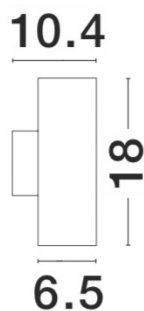

## PRODUCT PHOTOGRAPH

## TECHNICAL DRAWING

## DIMENSION & WEIGHT

LxWxH (cm)	L: 6,5 W: 10,4 H: 18
Cut out (cm)	N/A
Weight (Kgr)	0.4