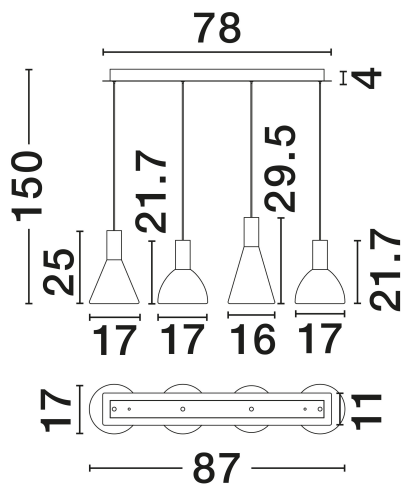

NOVA LUCE

PRODUCT DATASHEET

Version: 001

PRODUCT PHOTOGRAPH

TECHNICAL DRAWING

GENERAL INFORMATION

Product Code	9236307
Collection	Indoor
Product Category	Suspension
Product Family	Voi
Mounting Location	Ceiling
Application Environment	Indoor
Specifications	N/A

DIMENSION & WEIGHT

LxWxH (cm)	L: 87 W: 17 H: 150
Cut Out (cm)	N/A
Weight (Kgr)	3.3

MATERIAL & COLOR

Product Color	Gradient Smokey & Brass Gold
Body Material	Glass & Metal

APPLICATION & MOUNTING

Ambient Working Temp.	Max 45°C
Type of Protection	IP20
Dimmable	Yes
Type of Dimming	Triac
Mounting type	Surface
Mounting Depth (cm)	N/A
Led Module Replaceable	No
Light Source	LED

Power (Nominal)	32W
Input voltage (Nominal)	220-240V
Mains Frequency	50/60Hz

PHOTOMETRICAL DATA

Luminous Flux	960lm
Color Temperature	3000K
Light Color (Designation)	Warm White

WARRANTY

Warranty	3 Years
----------	----------------