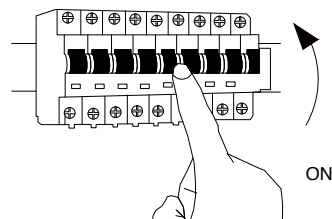

NOVA LUCE

9214130 9214131
9214142 9214143

1

Turn off the general switch

2

Drill holes & apply plastic anchors
With screws

3

Connect the wires

4

Apply the side screws

5

Turn on the general switch