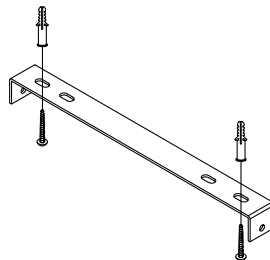

NOVA LUCE

9214130 9214131
9214142 9214143

1

Turn off the general switch

2

Drill holes & apply plastic anchors
With screws

3

Connect the wires

4

Apply the side screws

5

Turn on the general switch