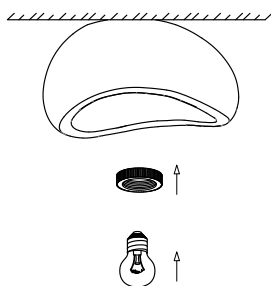

NOVA LUCE

9002678

1

Turn off the general switch

2

Drill holes & apply plastic anchors
With screws

3

Connect the wires

4

Apply the side screws

5

Apply the bulb

6

Turn on the general switch