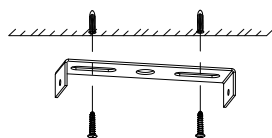

NOVA LUCE

9002678

1

Turn off the general switch

2

Drill holes & apply plastic anchors
With screws

3

Connect the wires

4

Apply the side screws

5

Apply the bulb

6

Turn on the general switch