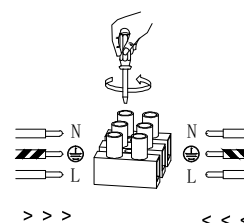

NOVA LUCE

9002678

1

Turn off the general switch

2

Drill holes & apply plastic anchors
With screws

3

Connect the wires

4

Apply the side screws

5

Apply the bulb

6

Turn on the general switch