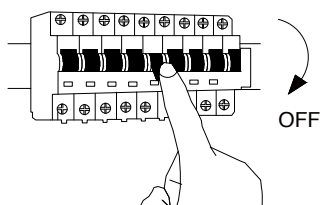

NOVA LUCE

9002678

1

Turn off the general switch

2

Drill holes & apply plastic anchors
With screws

3

Connect the wires

4

Apply the side screws

5

Apply the bulb

6

Turn on the general switch