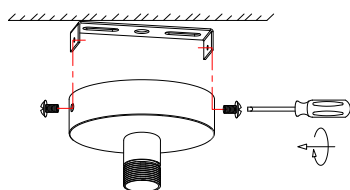

NOVA LUCE

9002678

1

Turn off the general switch

2

Drill holes & apply plastic anchors
With screws

3

Connect the wires

4

Apply the side screws

5

Apply the bulb

6

Turn on the general switch