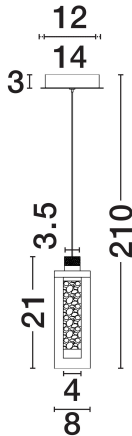

### PRODUCT PHOTOGRAPH

### TECHNICAL DRAWING

### DIMENSION & WEIGHT

LxWxH (cm)	D: 21 H: 210
Cut Out (cm)	N/A
Weight (Kgr)	1.3