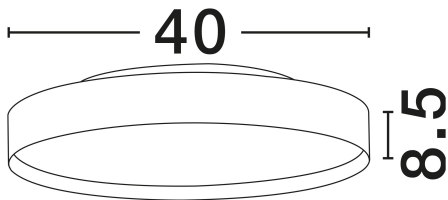

TECHNICAL DRAWING

APPLICATION & MOUNTING

Ambient Working Temp.	Max 45°C
Type of Protection	IP20
Dimmable	Yes
Type of Dimming	Triac
Mounting type	Surface
Mounting Depth (cm)	N/A
Led Module Replaceable	No
Light Source	LED

NOVA LUCE S.A

Schimatari Viotias
32009, Greece

+30 22620 58 121
+30 22620 56 743

info@novaluce.com
www.novaluce.com