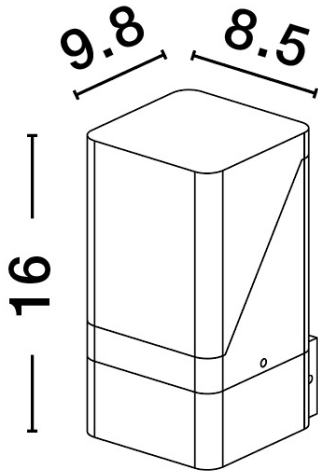

NOVA LUCE

PRODUCT DATASHEET

Version: 001

PRODUCT PHOTOGRAPH

TECHNICAL DRAWING

GENERAL INFORMATION

Product Code	9492740
Collection	Outdoor
Product Category	Wall
Product Family	SELENA
Mounting Location	Wall
Application Environment	Outdoor

DIMENSION & WEIGHT

LxWxH (cm)	L: 8,5 W: 9,8 H: 16
Cut out (cm)	N/A
Weight (Kgr)	0.8

MATERIAL & COLOR

Product Color	Anthracite
Body Material	Die-Casting Aluminium

APPLICATION & MOUNTING

Ambient Working Temp.	Max 40 oC
Type of Protection	IP65
Dimmable	No
Type of Dimming (Optional)	N/A
Mounting type	Surface
Mounting Depth (cm)	N/A
Led Module Replaceable	Yes
Light Source	E27