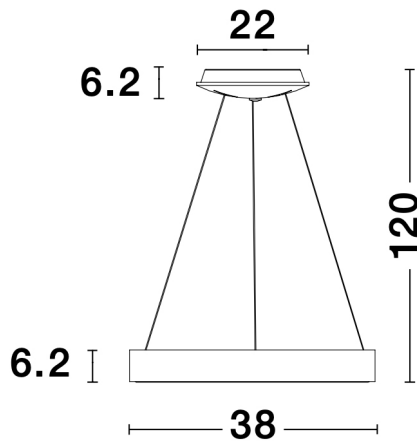

NOVA LUCE

PRODUCT DATASHEET

Version: 001

PRODUCT PHOTOGRAPH

TECHNICAL DRAWING

GENERAL INFORMATION

Product Code	9453433
Collection	Decorative
Product Category	Suspension
Product Family	Rando Thin
Mounting Location	Ceiling
Application Environment	Indoor

DIMENSION & WEIGHT

LxWxH (cm)	D: 38 H: 120
Cut out (cm)	N/A
Weight (Kgr)	2.1

MATERIAL & COLOR

Product Color	Brushed Coffee
Body Material	Aluminium & Acrylic

APPLICATION & MOUNTING

Ambient Working Temp.	Max 45 oC
Type of Protection	IP20
Dimmable	Yes
Type of Dimming (Optional)	Triac
Mounting type	Ceiling
Mounting Depth (cm)	N/A
Led Module Replaceable	No
Light Source	LED

Power (Nominal)	30W
Input voltage (Nominal)	220-240Vac
Mains Frequency	50/60Hz

PHOTOMETRICAL DATA

Luminous Flux	1845 lm
Color Temperature	3000K
Light Color (Designation)	Warm White

WARRANTY

Warranty	3 Years
----------	----------------