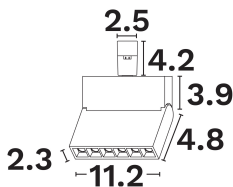

DIMENSION & WEIGHT

LxWxH (cm)	L:11.2 W:2.3 H:8.7 cm
Cut out (cm)	N/A
Weight (Kgr)	N/A

TECHNICAL DRAWING

MATERIAL & COLOR

Product Color	Black
Body Material	Aluminium
Cover Material	N/A

APPLICATION & MOUNTING