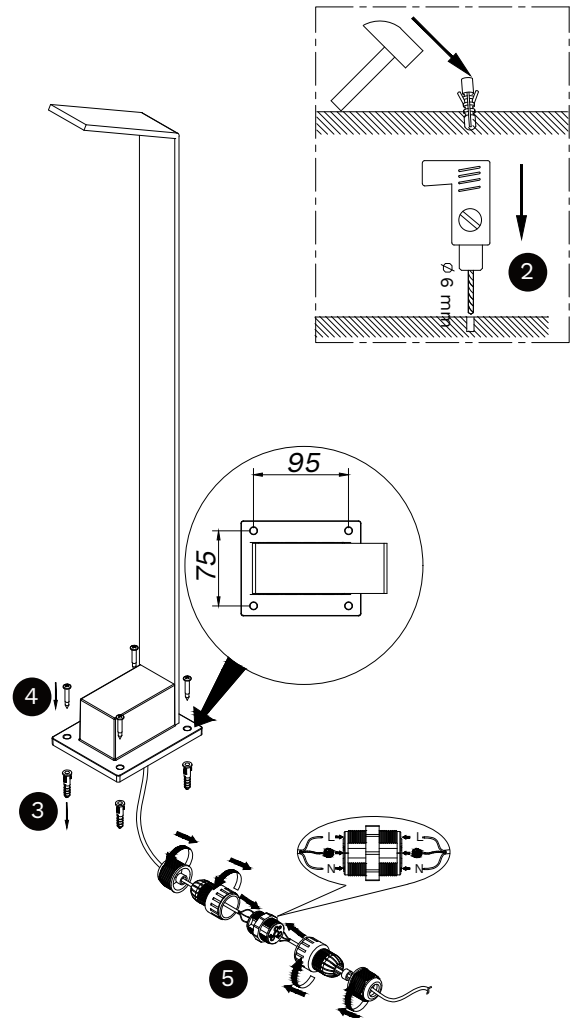

NOVA LUCE

9030723 9030724

Turn off the general switch

Turn on the general switch

1. Turn off general switch
2. Drill a holes
3. Apply plastic anchors
4. Apply screws
5. Connect the wires
6. Turn on the general switch