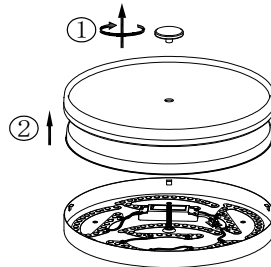

# NOVA LUCE

9236229 9236230  
236231

1

Turn off the general switch

2

Remove the shades

3

Drill holes & apply plastic anchors  
With screws