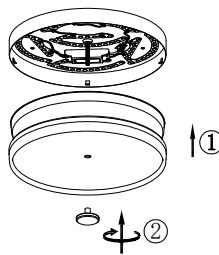

Connect the wires

5