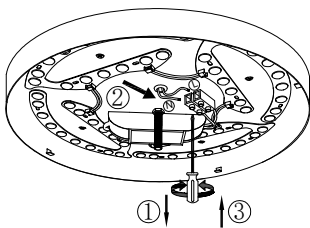

Drill holes & apply plastic anchors
With screws

4