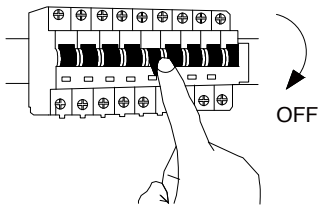

# NOVA LUCE

9236229 9236230  
236231

1

Turn off the general switch

2

Remove the shades

3

Drill holes & apply plastic anchors  
With screws