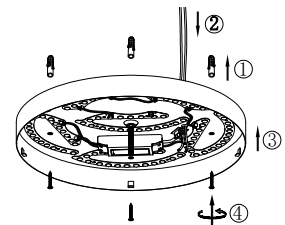

# NOVA LUCE

9236229 9236230  
236231

1

Turn off the general switch

2

Remove the shades

3

Drill holes & apply plastic anchors  
With screws