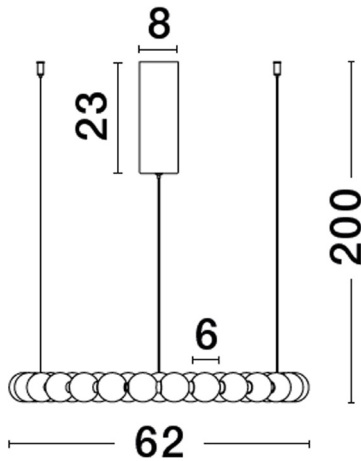

NOVA LUCE

PRODUCT DATASHEET

Version: 001

PRODUCT PHOTOGRAPH

TECHNICAL DRAWING

GENERAL INFORMATION

Product Code	9186916
Collection	Decorative
Product Category	Suspension
Product Family	Perla
Mounting Location	Ceiling
Application Environment	Indoor

DIMENSION & WEIGHT

LxWxH (cm)	D: 62 H: 200
Cut out (cm)	N/A
Weight (Kgr)	4.2

MATERIAL & COLOR

Product Color	Chrome
Body Material	Metal & Glass

APPLICATION & MOUNTING

Ambient Working Temp.	Max 45 oC
Type of Protection	IP20
Dimmable	Yes
Type of Dimming (Optional)	Triac
Mounting type	Ceiling
Mounting Depth (cm)	N/A
Led Module Replaceable	No
Light Source	LED

Power (Nominal)	56W
Input voltage (Nominal)	220-240Vac
Mains Frequency	50/60Hz

PHOTOMETRICAL DATA

Luminous Flux	4732 lm
Color Temperature	3000K
Light Color (Designation)	Warm White

WARRANTY

Warranty	3 Years
----------	----------------