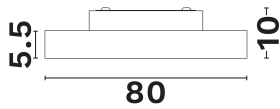

TECHNICAL DRAWING

MATERIAL & COLOR

Product Color	White
Body Material	Aluminium
Cover Material	N/A

APPLICATION & MOUNTING

Ambient Working Temp.	45 C
Type of Protection	IP20
Protection Class IK	IK03
Dimmable	Yes
Type of Dimming (Optional)	Triac
Mounting type	Surface
Mounting Depth (cm)	Ceiling
Led Module Replaceable	No
Light Source	Led
Adjustable	No

COMPATIBLE WITH

— On/Off Driver: N/A

— Triac Driver: N/A

— Dali Driver: N/A

NOVA LUCE S.A

Schimatari Viotias
32009, Greece

+30 22620 58 121
+30 22620 56 743

info@novaluce.com
www.novaluce.com