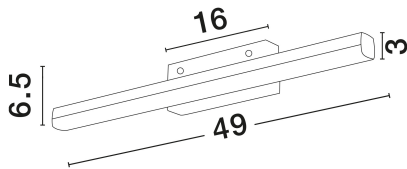

NOVA LUCE

PRODUCT DATASHEET

Version: 001

PRODUCT PHOTOGRAPH

GENERAL INFORMATION

Product Code	787005
Collection	Indoor
Product Category	Bathroom
Product Family	Vanese
Mounting Location	Ceiling
Application Environment	Indoor
Specifications	N/A

DIMENSION & WEIGHT

LxWxH (cm)	: 49 W1: 3 W2: 7.5 H: 6.5
Cut Out (cm)	N/A
Weight (Kgr)	0.6

MATERIAL & COLOR

Product Color	Chrome
Body Material	Aluminium & Acrylic

TECHNICAL DRAWING

APPLICATION & MOUNTING

Ambient Working Temp.	Max 45°C
Type of Protection	IP44
Dimmable	Yes
Type of Dimming	N/A
Mounting type	Surface
Mounting Depth (cm)	N/A
Led Module Replaceable	No
Light Source	LED