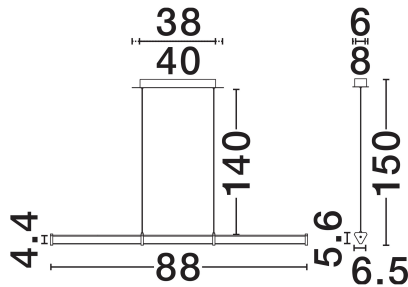

NOVA LUCE

PRODUCT DATASHEET

Version: 001

PRODUCT PHOTOGRAPH

TECHNICAL DRAWING

GENERAL INFORMATION

Product Code	9214133
Collection	Indoor
Product Category	Suspension
Product Family	PHEME
Mounting Location	Wall
Application Environment	Indoor
Specifications	N/A

DIMENSION & WEIGHT

LxWxH (cm)	L: 88 W: 8 H: 150
Cut Out (cm)	N/A
Weight (Kgr)	1.9

MATERIAL & COLOR

Product Color	Brushed Gold
Body Material	Metal & Acrylic

APPLICATION & MOUNTING

Ambient Working Temp.	Max 45°C
Type of Protection	IP20
Dimmable	Yes
Type of Dimming	Triac
Mounting type	Surface
Mounting Depth (cm)	N/A
Led Module Replaceable	No
Light Source	LED

Power (Nominal)	13W
Input voltage (Nominal)	220-240V
Mains Frequency	50/60Hz

PHOTOMETRICAL DATA

Luminous Flux	910lm
Color Temperature	2700K
Light Color (Designation)	Warm White

WARRANTY

Warranty	3 Years
----------	----------------