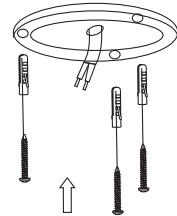

# NOVA LUCE

9418425, 9418426

1

Turn off the general switch

2

Mark and drill holes

3

Apply plastic anchors  
& tie up screws

4

Connect the wires

5

Apply the bulb by rotate

6

Apply the product by rotating

7

Turn on the general switch