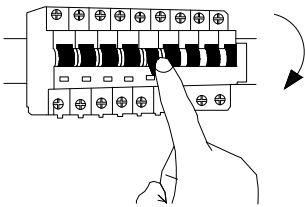

# NOVA LUCE

9418425, 9418426

1

Turn off the general switch

2

Mark and drill holes

3

Apply plastic anchors  
& tie up screws

4

Connect the wires

5

Apply the bulb by rotate

6

Apply the product by rotating

7

Turn on the general switch