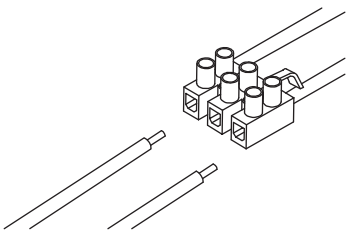

# NOVA LUCE

9418425, 9418426

1

Turn off the general switch

2

Mark and drill holes

3

Apply plastic anchors  
& tie up screws

4

Connect the wires

5

Apply the bulb by rotate

6

Apply the product by rotating

7

Turn on the general switch