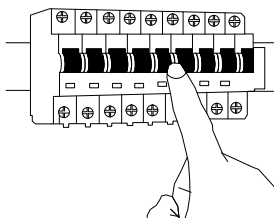

# NOVA LUCE

9418425, 9418426

1

Turn off the general switch

2

Mark and drill holes

3

Apply plastic anchors  
& tie up screws

4

Connect the wires

5

Apply the bulb by rotate

6

Apply the product by rotating

7

Turn on the general switch