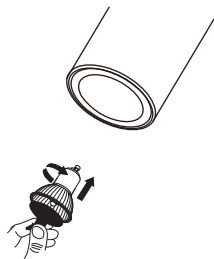

# NOVA LUCE

9418425, 9418426

1

Turn off the general switch

2

Mark and drill holes

3

Apply plastic anchors  
& tie up screws

4

Connect the wires

5

Apply the bulb by rotate

6

Apply the product by rotating

7

Turn on the general switch