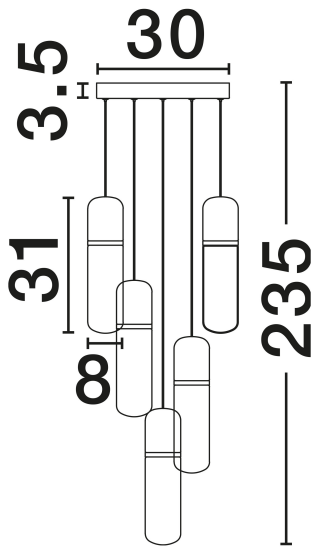

NOVA LUCE

PRODUCT DATASHEET

Version: 001

PRODUCT PHOTOGRAPH

TECHNICAL DRAWING

GENERAL INFORMATION

Product Code	9009267
Collection	Indoor
Product Category	Suspension
Product Family	Norma
Mounting Location	Ceiling
Application Environment	Indoor
Specifications	N/A

DIMENSION & WEIGHT

LxWxH (cm)	D: 34 H: 235
Cut Out (cm)	N/A
Weight (Kgr)	1.5

MATERIAL & COLOR

Product Color	Gradient Amber & Glossy Gold
Body Material	Glass & Metal

APPLICATION & MOUNTING

Ambient Working Temp.	Max 45°C
Type of Protection	IP20
Dimmable	Yes
Type of Dimming	Triac
Mounting type	Surface
Mounting Depth (cm)	N/A
Led Module Replaceable	No
Light Source	LED

Power (Nominal)	49W
Input voltage (Nominal)	220-240V
Mains Frequency	50/60Hz

PHOTOMETRICAL DATA

Luminous Flux	3430lm
Color Temperature	3000K
Light Color (Designation)	Warm White

WARRANTY

Warranty	3 Years
----------	----------------