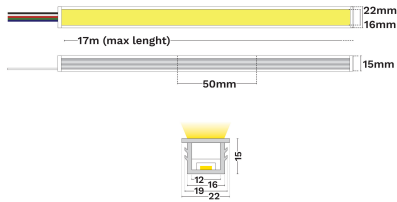

NOVA LUCE

PRODUCT DATASHEET

Version: 001

PRODUCT PHOTOGRAPH

GENERAL INFORMATION

Product Code	9540046
Product Category	Neon Flex
Product Family	Gomu 16X15
Mounting Location	N/A
Application Environment	Indoor

DIMENSION & WEIGHT

LxWxH (cm)	L:1m 16x15 mm
Cut out (cm)	N/A
Weight (Kgr)	N/A

TECHNICAL DRAWING

MATERIAL & COLOR

Product Color	N/A
Body Material	Silicone
Cover Material	N/A

APPLICATION & MOUNTING

Ambient Working Temp.	45 C
Type of Protection	IP44
Protection Class IK	IK08
Dimmable	Yes
Type of Dimming (Optional)	Triac/Dali
Mounting type	N/A
Mounting Depth (cm)	N/A
Led Module Replaceable	No
Light Source	Led
Adjustable	No

NOVA LUCE

PRODUCT DATASHEET

Version: 001

ELECTRICAL DATA

Power (Nominal)	10
Input voltage (Nominal)	24Vdc
Mains Frequency	50/60Hz
Output voltage	N/A
Output Current	N/A
Power Factor	N/A
Efficiency	N/A
SVM	N/A
Pst	N/A
Class	III

PHOTOMETRICAL DATA

Luminous Flux	660
Luminous Efficacy	66
Color Temperature	3000
Light Color (Designation)	Warm White
CRI	94
SDCM	<3
Beam Angle	120
UGR	N/A

LIFESPAN

Lifetime	>54000
----------	------------------