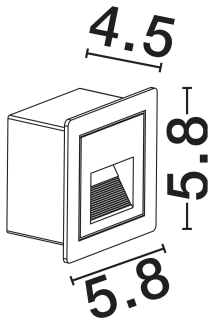

NOVA LUCE

PRODUCT DATASHEET

Version: 001

PRODUCT PHOTOGRAPH

GENERAL INFORMATION

Product Code	9026144
Collection	Outdoor
Product Category	Step Lights
Product Family	Mono
Mounting Location	Wall
Application Environment	Outdoor
Specifications	N/A

DIMENSION & WEIGHT

LxWxH (cm)	L: 5.8 W: 4.5 H:5.8 cm
Cut out (cm)	N/A
Weight (Kgr)	0.132

TECHNICAL DRAWING

MATERIAL & COLOR

Product Color	Sandy White
Body Material	Aluminium & Pc

APPLICATION & MOUNTING

Ambient Working Temp.	Max 45 oC
Type of Protection	IP65
Dimmable	No
Type of Dimming	N/A
Mounting type	Surface
Mounting Depth (cm)	N/A
Led Module Replaceable	No
Light Source	LED

Power (Nominal)	3w
Input voltage (Nominal)	220-240Vac
Mains Frequency	50/60Hz

PHOTOMETRICAL DATA

Luminous Flux	70lm
Color Temperature	3000K
Light Color (Designation)	Warm White

WARRANTY

Warranty	3 Years
----------	----------------