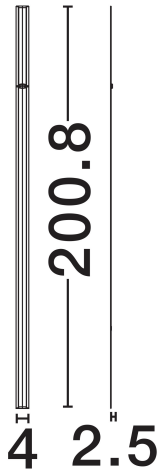

### PRODUCT PHOTOGRAPH

### TECHNICAL DRAWING

### DIMENSION & WEIGHT

LxWxH (cm)	L: 200.8 W: 4 H: 2.5
Cut Out (cm)	N/A
Weight (Kgr)	0.995

### PHOTOMETRICAL DATA

Luminous Flux	<b>3200lm</b>
Color Temperature	<b>3000K</b>
Light Color (Designation)	<b>Warm White</b>