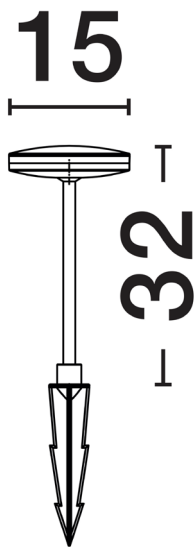

NOVA LUCE

PRODUCT DATASHEET

Version: 001

PRODUCT PHOTOGRAPH

TECHNICAL DRAWING

GENERAL INFORMATION

Product Code	9030720
Collection	Outdoor
Product Category	Bollard
Product Family	Nawa
Mounting Location	Ground
Application Environment	Outdoor
Specifications	Antisalt Protection

DIMENSION & WEIGHT

LxWxH (cm)	D: 15 H: 32
Cut out (cm)	N/A
Weight (Kgr)	0.735

MATERIAL & COLOR

Product Color	Black
Body Material	Aluminium

APPLICATION & MOUNTING

Ambient Working Temp.	Max 45 oC
Type of Protection	IP65
Dimmable	No
Type of Dimming (Optional)	N/A
Mounting type	Surface
Mounting Depth (cm)	N/A
Led Module Replaceable	Yes
Light Source	LED

Power (Nominal)	12 W
Input voltage (Nominal)	220-240Vac
Mains Frequency	50/60Hz

PHOTOMETRICAL DATA

Luminous Flux	666 lm
Color Temperature	3000 K
Light Color (Designation)	Warm White

WARRANTY

Warranty	3 Years
----------	----------------