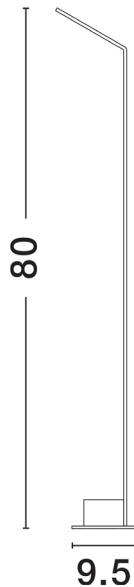

### PRODUCT PHOTOGRAPH

### TECHNICAL DRAWING

### DIMENSION & WEIGHT

LxWxH (cm)	D: 9,5 H: 80
Cut out (cm)	N/A
Weight (Kgr)	1.125