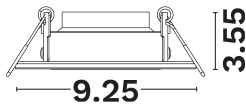

TECHNICAL DRAWING