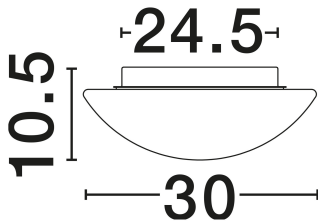

TECHNICAL DRAWING

GENERAL INFORMATION

Product Code	832402
Collection	Indoor
Product Category	Bathroom
Product Family	Brest
Mounting Location	Ceiling
Application Environment	Indoor
Specifications	N/A

DIMENSION & WEIGHT

LxWxH (cm)	D: 30 H: 11
Cut Out (cm)	N/A
Weight (Kgr)	0

MATERIAL & COLOR

Product Color	White Opal
Body Material	Metal & Glass

APPLICATION & MOUNTING

Ambient Working Temp.	Max 45°C
Type of Protection	IP44
Dimmable	Yes
Type of Dimming	N/A
Mounting type	Surface
Mounting Depth (cm)	N/A
Led Module Replaceable	Yes
Light Source	E27

NOVA LUCE S.A

Schimatari Viotias
32009, Greece

+30 22620 58 121
+30 22620 56 743

info@novaluce.com
www.novaluce.com