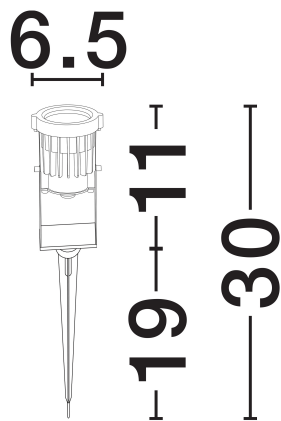

NOVA LUCE

PRODUCT DATASHEET

Version: 001

PRODUCT PHOTOGRAPH

TECHNICAL DRAWING

GENERAL INFORMATION

Product Code	9844058
Collection	Outdoor
Product Category	Accent Lighting
Product Family	Quick
Mounting Location	Wall
Application Environment	Outdoor
Specifications	N/A

DIMENSION & WEIGHT

LxWxH (cm)	D:6.5 H:11(+16 cm spike)
Cut out (cm)	N/A
Weight (Kgr)	0.3

MATERIAL & COLOR

Product Color	Sandy Black
Body Material	Aluminium

APPLICATION & MOUNTING

Ambient Working Temp.	Max 45 oC
Type of Protection	IP65
Dimmable	No
Type of Dimming	N/A
Mounting type	Surface
Mounting Depth (cm)	N/A
Led Module Replaceable	No
Light Source	LED

Power (Nominal)	10w
Input voltage (Nominal)	220-240Vac
Mains Frequency	50/60Hz

PHOTOMETRICAL DATA

Luminous Flux	697lm
Color Temperature	2700K
Light Color (Designation)	Warm White

WARRANTY

Warranty	3 Years
----------	----------------