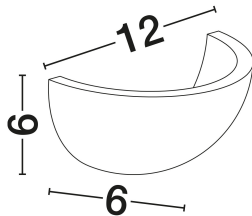

DIMENSION & WEIGHT

LxWxH (cm)	L: 6 W: 12 H: 6
Cut Out (cm)	N/A
Weight (Kgr)	0.22

MATERIAL & COLOR

Product Color	White
Body Material	Gypsum

TECHNICAL DRAWING

APPLICATION & MOUNTING

Ambient Working Temp.	Max 45°C
Type of Protection	IP20
Dimmable	No
Type of Dimming	N/A
Mounting type	Surface
Mounting Depth (cm)	N/A
Led Module Replaceable	No
Light Source	LED