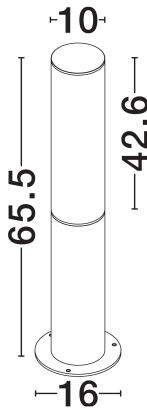

NOVA LUCE

PRODUCT DATASHEET

Version: 001

PRODUCT PHOTOGRAPH

TECHNICAL DRAWING

GENERAL INFORMATION

Product Code	9030106
Collection	Outdoor
Product Category	Bollard
Product Family	Iman
Mounting Location	Ground
Application Environment	Outdoor
Specifications	N/A

DIMENSION & WEIGHT

LxWxH (cm)	D:16 H:65.5 cm
Cut out (cm)	N/A
Weight (Kgr)	2.1

MATERIAL & COLOR

Product Color	Sandy Black
Body Material	Aluminium & Acrylic

APPLICATION & MOUNTING

Ambient Working Temp.	Max 45 oC
Type of Protection	IP65
Dimmable	No
Type of Dimming	N/A
Mounting type	Surface
Mounting Depth (cm)	N/A
Led Module Replaceable	No
Light Source	LED

Power (Nominal)	18w
Input voltage (Nominal)	220-240Vac
Mains Frequency	50/60Hz

PHOTOMETRICAL DATA

Luminous Flux	2054lm
Color Temperature	3000K
Light Color (Designation)	Warm White

WARRANTY

Warranty	3 Years
----------	----------------