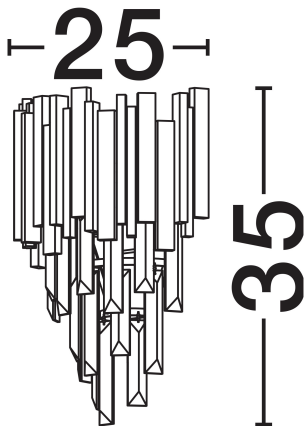

NOVA LUCE

PRODUCT DATASHEET

Version: 001

PRODUCT PHOTOGRAPH

TECHNICAL DRAWING

GENERAL INFORMATION

Product Code	9050100
Collection	Indoor
Product Category	Wall
Product Family	Grane
Mounting Location	Wall
Application Environment	Indoor
Specifications	N/A

DIMENSION & WEIGHT

LxWxH (cm)	D: 25 W: 15.5 H: 35
Cut Out (cm)	N/A
Weight (Kgr)	1.3

MATERIAL & COLOR

Product Color	Gold
Body Material	Metal & Crystal

APPLICATION & MOUNTING

Ambient Working Temp.	Max 45°C
Type of Protection	IP20
Dimmable	N/A
Type of Dimming	N/A
Mounting type	Surface
Mounting Depth (cm)	N/A
Led Module Replaceable	Yes
Light Source	E14

Power (Nominal)	2x5W
Input voltage (Nominal)	220-240V
Mains Frequency	50/60Hz

PHOTOMETRICAL DATA

Luminous Flux	N/A
Color Temperature	N/A
Light Color (Designation)	N/A

WARRANTY

Warranty	3 Years
----------	----------------