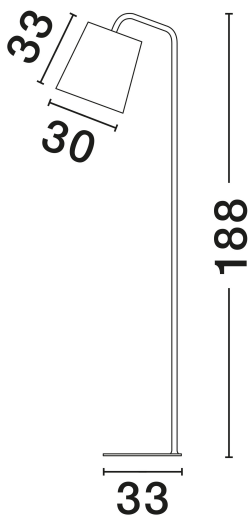

NOVA LUCE

PRODUCT DATASHEET

Version: 001

PRODUCT PHOTOGRAPH

GENERAL INFORMATION

Product Code	549601
Collection	Indoor
Product Category	Floor
Product Family	Stabile
Mounting Location	Floor
Application Environment	Indoor
Specifications	N/A

DIMENSION & WEIGHT

LxWxH (cm)	D: 30 H: 188
Cut Out (cm)	N/A
Weight (Kgr)	7.5

MATERIAL & COLOR

Product Color	Matt Yellow & Matt White
Body Material	Metal & Fabric

APPLICATION & MOUNTING

Ambient Working Temp.	Max 45°C
Type of Protection	IP20
Dimmable	Yes
Type of Dimming	N/A
Mounting type	Surface
Mounting Depth (cm)	N/A
Led Module Replaceable	Yes
Light Source	?27

TECHNICAL DRAWING

NOVA LUCE S.A

Schimatari Viotias
32009, Greece

+30 22620 58 121
+30 22620 56 743

info@novaluce.com
www.novaluce.com

NOVA LUCE

PRODUCT DATASHEET

Version: 001

ELECTRICAL DATA

Power (Nominal)	1x12W
Input voltage (Nominal)	100-240V
Mains Frequency	50/60Hz

PHOTOMETRICAL DATA

Luminous Flux	N/A
Color Temperature	N/A
Light Color (Designation)	N/A

WARRANTY

Warranty	3 Years
----------	----------------