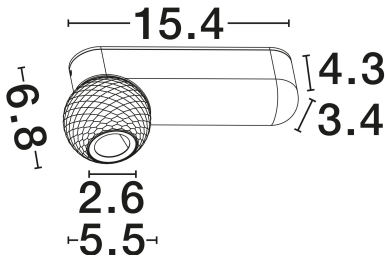

NOVA LUCE

PRODUCT DATASHEET

Version: 001

PRODUCT PHOTOGRAPH

GENERAL INFORMATION

Product Code	9088185
Collection	Indoor
Product Category	Wall
Product Family	Notic
Mounting Location	Wall
Application Environment	Indoor
Specifications	N/A

DIMENSION & WEIGHT

LxWxH (cm)	D: 5.5 W: 6.8 H: 15.4
Cut Out (cm)	N/A
Weight (Kgr)	0.332

MATERIAL & COLOR

Product Color	Sandy Black
Body Material	Aluminium

APPLICATION & MOUNTING

Ambient Working Temp.	Max 45°C
Type of Protection	IP20
Dimmable	No
Type of Dimming	N/A
Mounting type	Surface
Mounting Depth (cm)	N/A
Led Module Replaceable	No
Light Source	LED

TECHNICAL DRAWING

NOVA LUCE S.A

Schimatari Viotias
32009, Greece

+30 22620 58 121
+30 22620 56 743

info@novaluce.com
www.novaluce.com