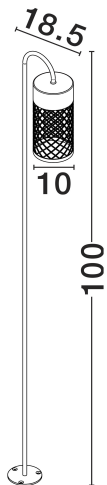

# NOVA LUCE

PRODUCT DATASHEET

Version: 001

## PRODUCT PHOTOGRAPH

## TECHNICAL DRAWING

## DIMENSION & WEIGHT

LxWxH (cm)	D:10 W:18.5 H:70 cm
Cut out (cm)	N/A
Weight (Kgr)	1.27