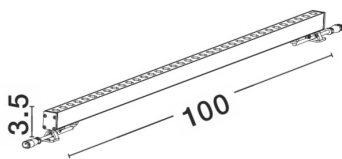

NOVA LUCE

PRODUCT DATASHEET

Version: 001

PRODUCT PHOTOGRAPH

GENERAL INFORMATION

Product Code	9011102
Collection	Outdoor
Product Category	Wall
Product Family	WALL WASHER
Mounting Location	Wall
Application Environment	Outdoor

DIMENSION & WEIGHT

LxWxH (cm)	L: 100 W: 2,5 H: 3,5
Cut out (cm)	N/A
Weight (Kgr)	1.1

MATERIAL & COLOR

Product Color	Nickel
Body Material	Aluminium&-Glass

TECHNICAL DRAWING

APPLICATION & MOUNTING

Ambient Working Temp.	Max 40 oC
Type of Protection	IP67
Dimmable	N/A
Type of Dimming (Optional)	N/A
Mounting type	Surface
Mounting Depth (cm)	N/A
Led Module Replaceable	No
Light Source	LED