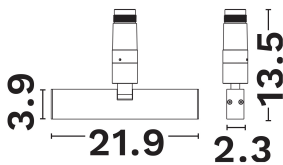

COMPATIBLE WITH

— On/Off Driver: N/A

— Triac Driver: N/A

— Dali Driver: N/A

GENERAL INFORMATION

Product Code	9492832
Product Category	Systems
Product Family	Imagine Lighting Systems
Mounting Location	Ceiling
Application Environment	Indoor

DIMENSION & WEIGHT

LxWxH (cm)	L: 26.9 W: 2.3 H: 13.5
Cut out (cm)	N/A
Weight (Kgr)	N/A

MATERIAL & COLOR

Product Color	White
Body Material	Aluminium
Cover Material	N/A

APPLICATION & MOUNTING

Ambient Working Temp.	45 C
Type of Protection	IP20
Protection Class IK	IK03
Dimmable	No
Type of Dimming (Optional)	N/A
Mounting type	Surface
Mounting Depth (cm)	Ceiling
Led Module Replaceable	No
Light Source	Led
Adjustable	Yes

NOVA LUCE S.A

Schimatari Viotias
32009, Greece

+30 22620 58 121
+30 22620 56 743

info@novaluce.com
www.novaluce.com