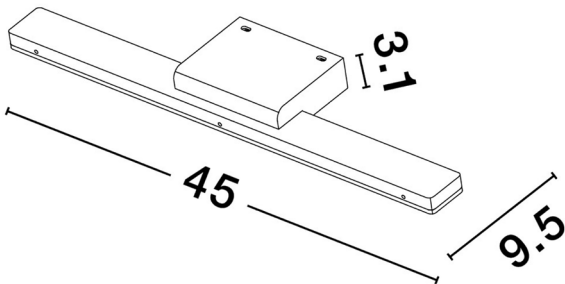

NOVA LUCE

PRODUCT DATASHEET

Version: 001

PRODUCT PHOTOGRAPH

TECHNICAL DRAWING

GENERAL INFORMATION

Product Code	9136172
Collection	Decorative
Product Category	Wall
Product Family	Nyx
Mounting Location	Wall
Application Environment	Indoor

DIMENSION & WEIGHT

LxWxH (cm)	L: 45 W: 9,5 H: 0
Cut out (cm)	N/A
Weight (Kgr)	0.7

MATERIAL & COLOR

Product Color	Grey
Body Material	Aluminium & Acrylic

APPLICATION & MOUNTING

Ambient Working Temp.	Max 45 oC
Type of Protection	IP44
Dimmable	No
Type of Dimming (Optional)	N/A
Mounting type	Wall
Mounting Depth (cm)	N/A
Led Module Replaceable	No
Light Source	LED

NOVA LUCE S.A

Schimatari Viotias
32009, Greece

+30 22620 58 121
+30 22620 56 743

info@novaluce.com
www.novaluce.com