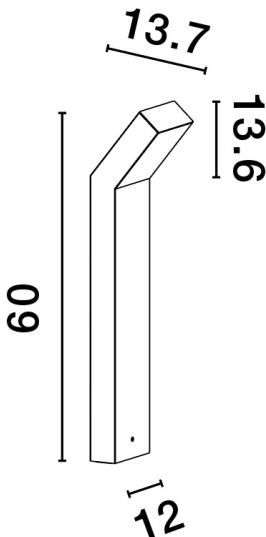

TECHNICAL DRAWING

GENERAL INFORMATION

Product Code	9020929
Collection	Outdoor
Product Category	Bollard
Product Family	BRIGITTA
Mounting Location	Floor
Application Environment	Outdoor

DIMENSION & WEIGHT

LxWxH (cm)	L: 12 W: 14 H: 60
Cut out (cm)	N/A
Weight (Kgr)	1.8

MATERIAL & COLOR

Product Color	Black
Body Material	Aluminum-Acrylic

APPLICATION & MOUNTING

Ambient Working Temp.	Max 40 °C
Type of Protection	IP65
Dimmable	No
Type of Dimming (Optional)	N/A
Mounting type	Surface
Mounting Depth (cm)	N/A
Led Module Replaceable	No
Light Source	LED

NOVA LUCE S.A

Schimatari Viotias
32009, Greece

+30 22620 58 121
+30 22620 56 743

info@novaluce.com
www.novaluce.com