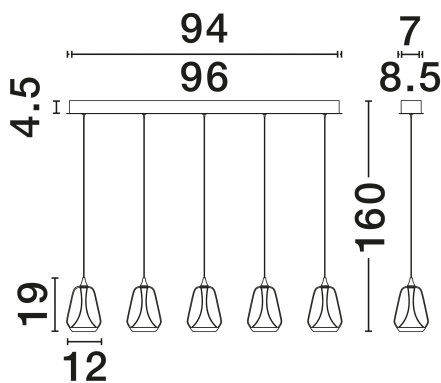

NOVA LUCE

PRODUCT DATASHEET

Version: 001

PRODUCT PHOTOGRAPH

GENERAL INFORMATION

Product Code	9124101
Collection	Indoor
Product Category	Suspension
Product Family	Alish
Mounting Location	Ceiling
Application Environment	Indoor
Specifications	N/A

DIMENSION & WEIGHT

LxWxH (cm)	L: 96 W: 8.5 H: 160
Cut Out (cm)	N/A
Weight (Kgr)	4.9

MATERIAL & COLOR

Product Color	Matt Black & Smokey
Body Material	Metal & Glass

TECHNICAL DRAWING

APPLICATION & MOUNTING

Ambient Working Temp.	Max 45°C
Type of Protection	IP20
Dimmable	Yes
Type of Dimming	Triac
Mounting type	Surface
Mounting Depth (cm)	N/A
Led Module Replaceable	No
Light Source	LED

Power (Nominal)	37W
Input voltage (Nominal)	220-240V
Mains Frequency	50/60Hz

PHOTOMETRICAL DATA

Luminous Flux	1444lm
Color Temperature	3000K
Light Color (Designation)	Warm White

WARRANTY

Warranty	3 Years
----------	----------------