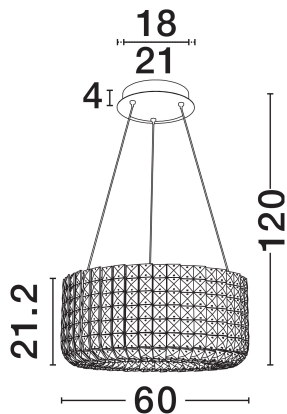

NOVA LUCE

PRODUCT DATASHEET

Version: 001

PRODUCT PHOTOGRAPH

TECHNICAL DRAWING

GENERAL INFORMATION

Product Code	9019766
Collection	Indoor
Product Category	Suspension
Product Family	Celysia
Mounting Location	Wall
Application Environment	Indoor
Specifications	N/A

DIMENSION & WEIGHT

LxWxH (cm)	D: 60 H: 120
Cut Out (cm)	N/A
Weight (Kgr)	8

MATERIAL & COLOR

Product Color	Platinum Gold
Body Material	Metal & Crystal

APPLICATION & MOUNTING

Ambient Working Temp.	Max 45°C
Type of Protection	IP20
Dimmable	Yes
Type of Dimming	Triac
Mounting type	Surface
Mounting Depth (cm)	N/A
Led Module Replaceable	No
Light Source	LED

Power (Nominal)	47W
Input voltage (Nominal)	220-240V
Mains Frequency	50/60Hz

PHOTOMETRICAL DATA

Luminous Flux	3682lm
Color Temperature	3500K
Light Color (Designation)	Warm White

WARRANTY

Warranty	3 Years
----------	----------------