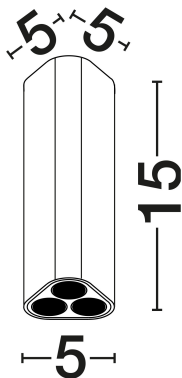

NOVA LUCE

PRODUCT DATASHEET

Version: 001

PRODUCT PHOTOGRAPH

TECHNICAL DRAWING

GENERAL INFORMATION

Product Code	9695102
Collection	Indoor
Product Category	Ceiling
Product Family	Etho
Mounting Location	Ceiling
Application Environment	Indoor
Specifications	N/A

DIMENSION & WEIGHT

LxWxH (cm)	L: 5 W: 5 H: 15
Cut Out (cm)	N/A
Weight (Kgr)	0.23

MATERIAL & COLOR

Product Color	Sandy White
Body Material	Aluminium

APPLICATION & MOUNTING

Ambient Working Temp.	Max 45°C
Type of Protection	IP20
Dimmable	No
Type of Dimming	N/A
Mounting type	Surface
Mounting Depth (cm)	N/A
Led Module Replaceable	No
Light Source	LED

Power (Nominal)	6W
Input voltage (Nominal)	220-240V
Mains Frequency	50/60Hz

PHOTOMETRICAL DATA

Luminous Flux	454lm
Color Temperature	3000K
Light Color (Designation)	Warm White

WARRANTY

Warranty	3 Years
----------	----------------