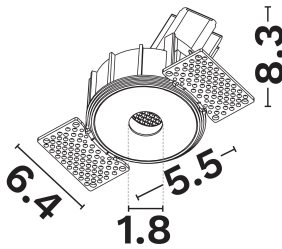

TECHNICAL DRAWING

COMPATIBLE WITH

— On/Off Driver: 9030671

— Triac Driver: 9844008

— Dali Driver: 9621523 / 9844010

GENERAL INFORMATION

Product Code	9030678
Product Category	Downlights
Product Family	Hollow
Mounting Location	Ceiling
Application Environment	Indoor

DIMENSION & WEIGHT

LxWxH (cm)	D:5.5 H:8.3
Cut out (cm)	7,5
Weight (Kgr)	N/A

MATERIAL & COLOR

Product Color	White
Body Material	Aluminium
Cover Material	N/A

APPLICATION & MOUNTING

Ambient Working Temp.	45 C
Type of Protection	IP20
Protection Class IK	IK03
Dimmable	Yes
Type of Dimming (Optional)	Triac/Dali
Mounting type	Trimless
Mounting Depth (cm)	Ceiling
Led Module Replaceable	No
Light Source	Led
Adjustable	Yes

NOVA LUCE S.A

Schimatari Viotias
32009, Greece

+30 22620 58 121
+30 22620 56 743

info@novaluce.com
www.novaluce.com