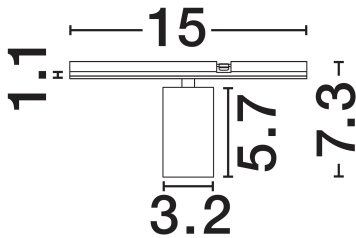

NOVA LUCE

PRODUCT DATASHEET

Version: 001

PRODUCT PHOTOGRAPH

GENERAL INFORMATION

Product Code	9030127
Collection	Indoor
Product Category	Ceiling
Product Family	Madoc
Mounting Location	Wall
Application Environment	Indoor
Specifications	N/A

DIMENSION & WEIGHT

LxWxH (cm)	D: 3.2 W: 15 H: 7.3
Cut Out (cm)	N/A
Weight (Kgr)	0.115

MATERIAL & COLOR

Product Color	Sandy White
Body Material	Aluminium

TECHNICAL DRAWING

APPLICATION & MOUNTING

Ambient Working Temp.	Max 45°C
Type of Protection	IP20
Dimmable	No
Type of Dimming	N/A
Mounting type	Surface
Mounting Depth (cm)	N/A
Led Module Replaceable	No
Light Source	LED

Power (Nominal)	5W
Input voltage (Nominal)	220-240V
Mains Frequency	50/60Hz

PHOTOMETRICAL DATA

Luminous Flux	399lm
Color Temperature	3000K
Light Color (Designation)	Warm White

WARRANTY

Warranty	3 Years
----------	----------------