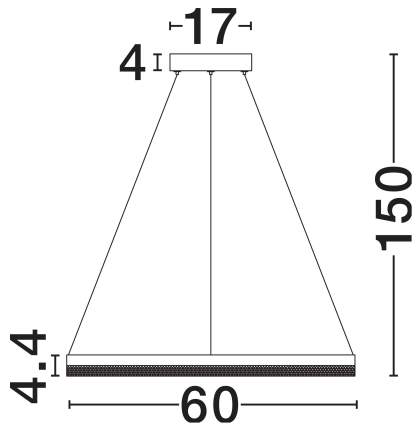

NOVA LUCE

PRODUCT DATASHEET

Version: 001

PRODUCT PHOTOGRAPH

TECHNICAL DRAWING

GENERAL INFORMATION

Product Code	9530228
Collection	Indoor
Product Category	Suspension
Product Family	Adria
Mounting Location	Wall
Application Environment	Indoor
Specifications	N/A

DIMENSION & WEIGHT

LxWxH (cm)	D: 60 H: 150
Cut Out (cm)	N/A
Weight (Kgr)	1.4

MATERIAL & COLOR

Product Color	Brass Gold
Body Material	Aluminium & Acrylic

APPLICATION & MOUNTING

Ambient Working Temp.	Max 45°C
Type of Protection	IP20
Dimmable	Yes
Type of Dimming	Triac
Mounting type	Surface
Mounting Depth (cm)	N/A
Led Module Replaceable	No
Light Source	LED

Power (Nominal)	32W
Input voltage (Nominal)	220-240V
Mains Frequency	50/60Hz

PHOTOMETRICAL DATA

Luminous Flux	1920lm
Color Temperature	3000K
Light Color (Designation)	Warm White

WARRANTY

Warranty	3 Years
----------	----------------