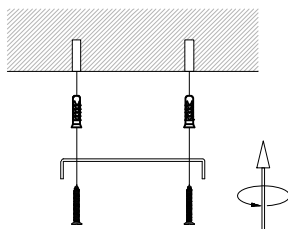

NOVA LUCE

9043302

1

Turn off the general switch

2

Mark & drill holes
Apply plastic anchors & tie up screws

3

Connect wires

4

Tie up side screws

5

Insert bulb by rotate

6

Tie up the cap into place

7

Turn on the general switch