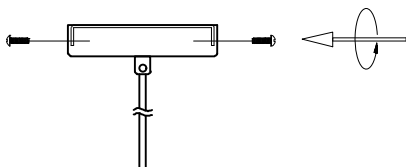

NOVA LUCE

9043302

1

Turn off the general switch

2

Mark & drill holes
Apply plastic anchors & tie up screws

3

Connect wires

4

Tie up side screws

5

Insert bulb by rotate

6

Tie up the cap into place

7

Turn on the general switch