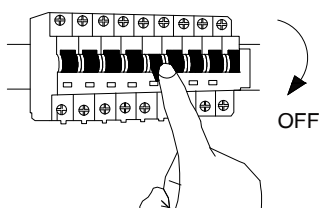

NOVA LUCE

9043302

1

Turn off the general switch

2

Mark & drill holes
Apply plastic anchors & tie up screws

3

Connect wires

4

Tie up side screws

5

Insert bulb by rotate

6

Tie up the cap into place

7

Turn on the general switch