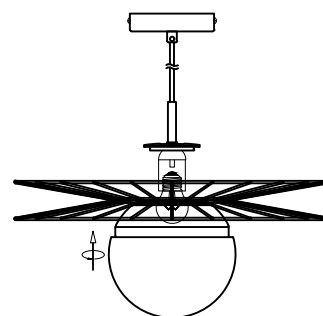

NOVA LUCE

9043302

1

Turn off the general switch

2

Mark & drill holes
Apply plastic anchors & tie up screws

3

Connect wires

4

Tie up side screws

5

Insert bulb by rotate

6

Tie up the cap into place

7

Turn on the general switch