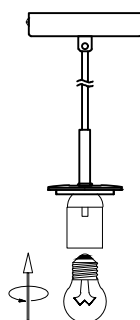

NOVA LUCE

9043302

1

Turn off the general switch

2

Mark & drill holes
Apply plastic anchors & tie up screws

3

Connect wires

4

Tie up side screws

5

Insert bulb by rotate

6

Tie up the cap into place

7

Turn on the general switch