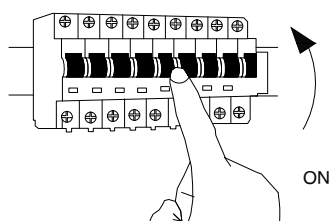

NOVA LUCE

9043302

1

Turn off the general switch

2

Mark & drill holes
Apply plastic anchors & tie up screws

3

Connect wires

4

Tie up side screws

5

Insert bulb by rotate

6

Tie up the cap into place

7

Turn on the general switch