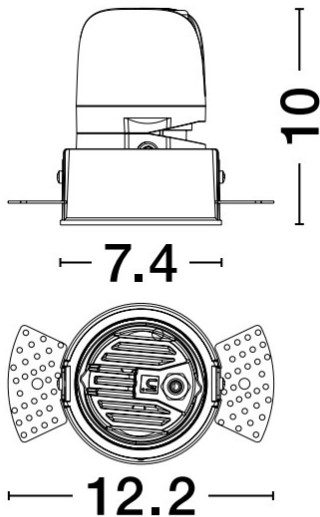

NOVA LUCE

PRODUCT DATASHEET

Version: 001

PRODUCT PHOTOGRAPH

TECHNICAL DRAWING

COMPATIBLE WITH

— On/Off Driver: Included

— Triac Driver: 9844019

— Dali Driver: 9621523 / 9844010

GENERAL INFORMATION

Product Code	9570010
Product Category	Downlights
Product Family	Homer
Mounting Location	Ceiling
Application Environment	Indoor

DIMENSION & WEIGHT

LxWxH (cm)	D: 7.4 H: 10
Cut out (cm)	7,5
Weight (Kgr)	N/A

Power (Nominal)	10
Input voltage (Nominal)	220-240Vac
Mains Frequency	50/60Hz
Output voltage	40Vdc
Output Current	250mA
Power Factor	0,9
Efficiency	>73%
SVM	<0.4
Pst	<1
Class	II

PHOTOMETRICAL DATA

Luminous Flux	640
Luminous Efficacy	64
Color Temperature	3000
Light Color (Designation)	Warm White
CRI	>98
SDCM	<3
Beam Angle	24
UGR	<10