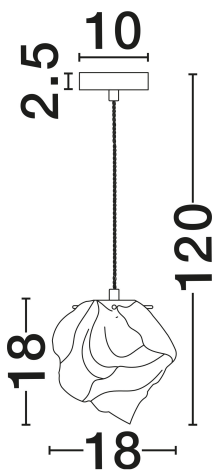

NOVA LUCE

PRODUCT DATASHEET

Version: 001

PRODUCT PHOTOGRAPH

TECHNICAL DRAWING

GENERAL INFORMATION

Product Code	9009253
Collection	Indoor
Product Category	Suspension
Product Family	Odelle
Mounting Location	Ceiling
Application Environment	Indoor
Specifications	N/A

DIMENSION & WEIGHT

LxWxH (cm)	D: 18 H: 120
Cut Out (cm)	N/A
Weight (Kgr)	0.8

MATERIAL & COLOR

Product Color	Amber & Brass Gold
Body Material	Glass & Metal

APPLICATION & MOUNTING

Ambient Working Temp.	Max 45°C
Type of Protection	IP20
Dimmable	Yes
Type of Dimming	N/A
Mounting type	Surface
Mounting Depth (cm)	N/A
Led Module Replaceable	Yes
Light Source	E14

Power (Nominal)	1x5W
Input voltage (Nominal)	100-240V
Mains Frequency	50/60Hz

PHOTOMETRICAL DATA

Luminous Flux	N/A
Color Temperature	N/A
Light Color (Designation)	N/A

WARRANTY

Warranty	3 Years
----------	----------------